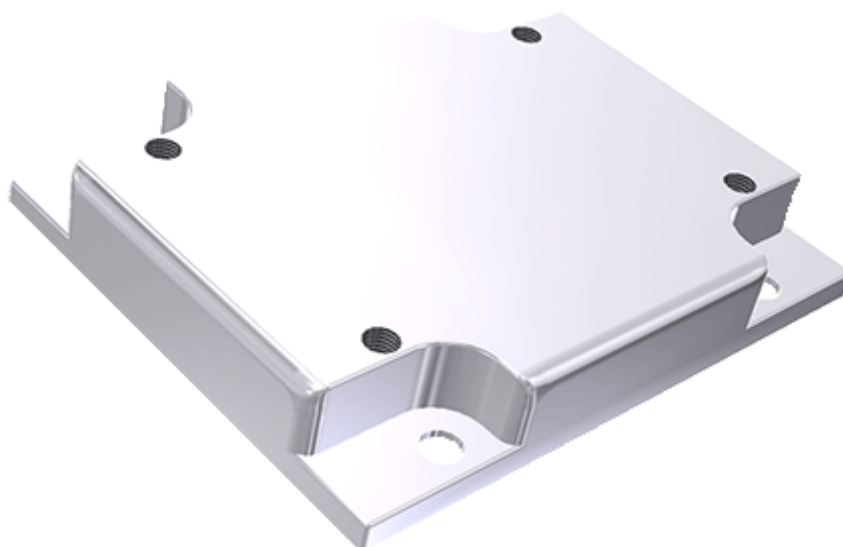

# Data Sheet

Article number: 397107524

Description: Feet for W 75

## Measures

---

Gear size = W 75